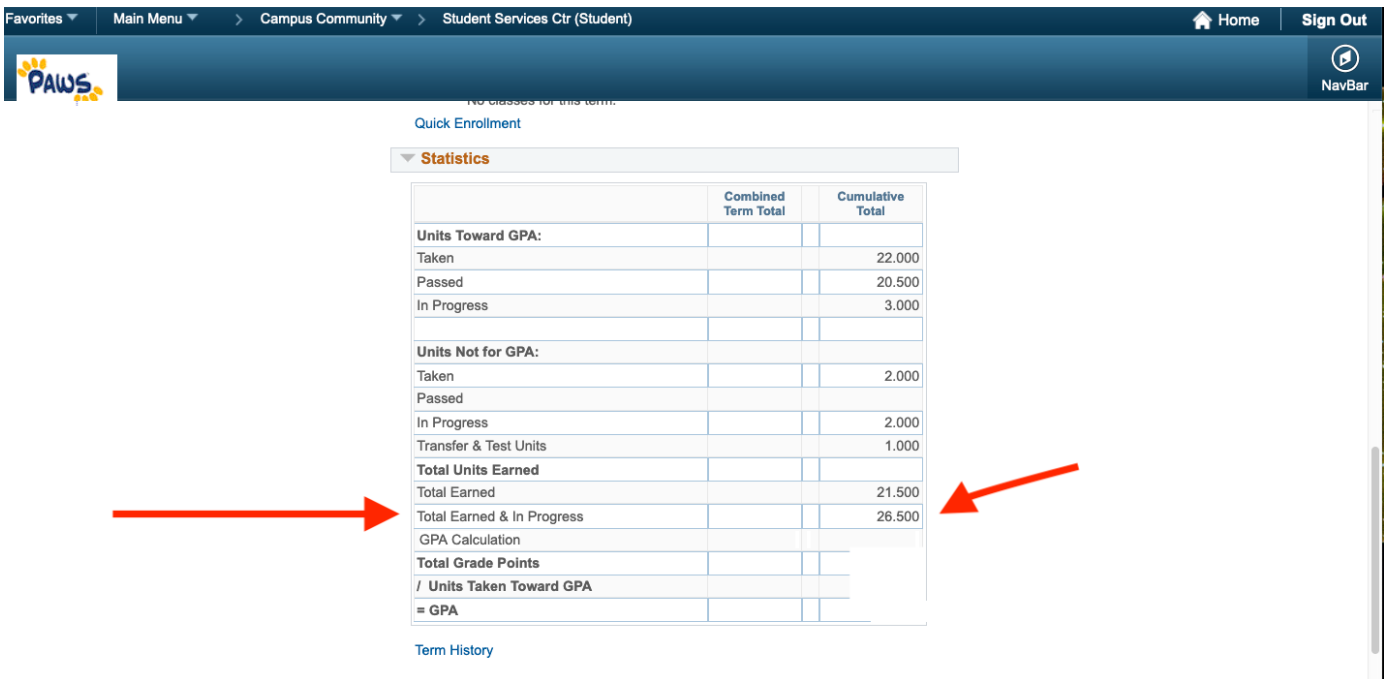

How to Find Your Total Earned & In Progress Units

Open PAWS. Go to your Academics tab. This is where you also see your specialization, full schedule, anticipated graduation date, etc.

Scroll down to just about the bottom of the screen. You are looking for Statistics: Total Earned & In Progress.

Total Earned & In Progress:

Based on this example, this student would register with the Seniors.